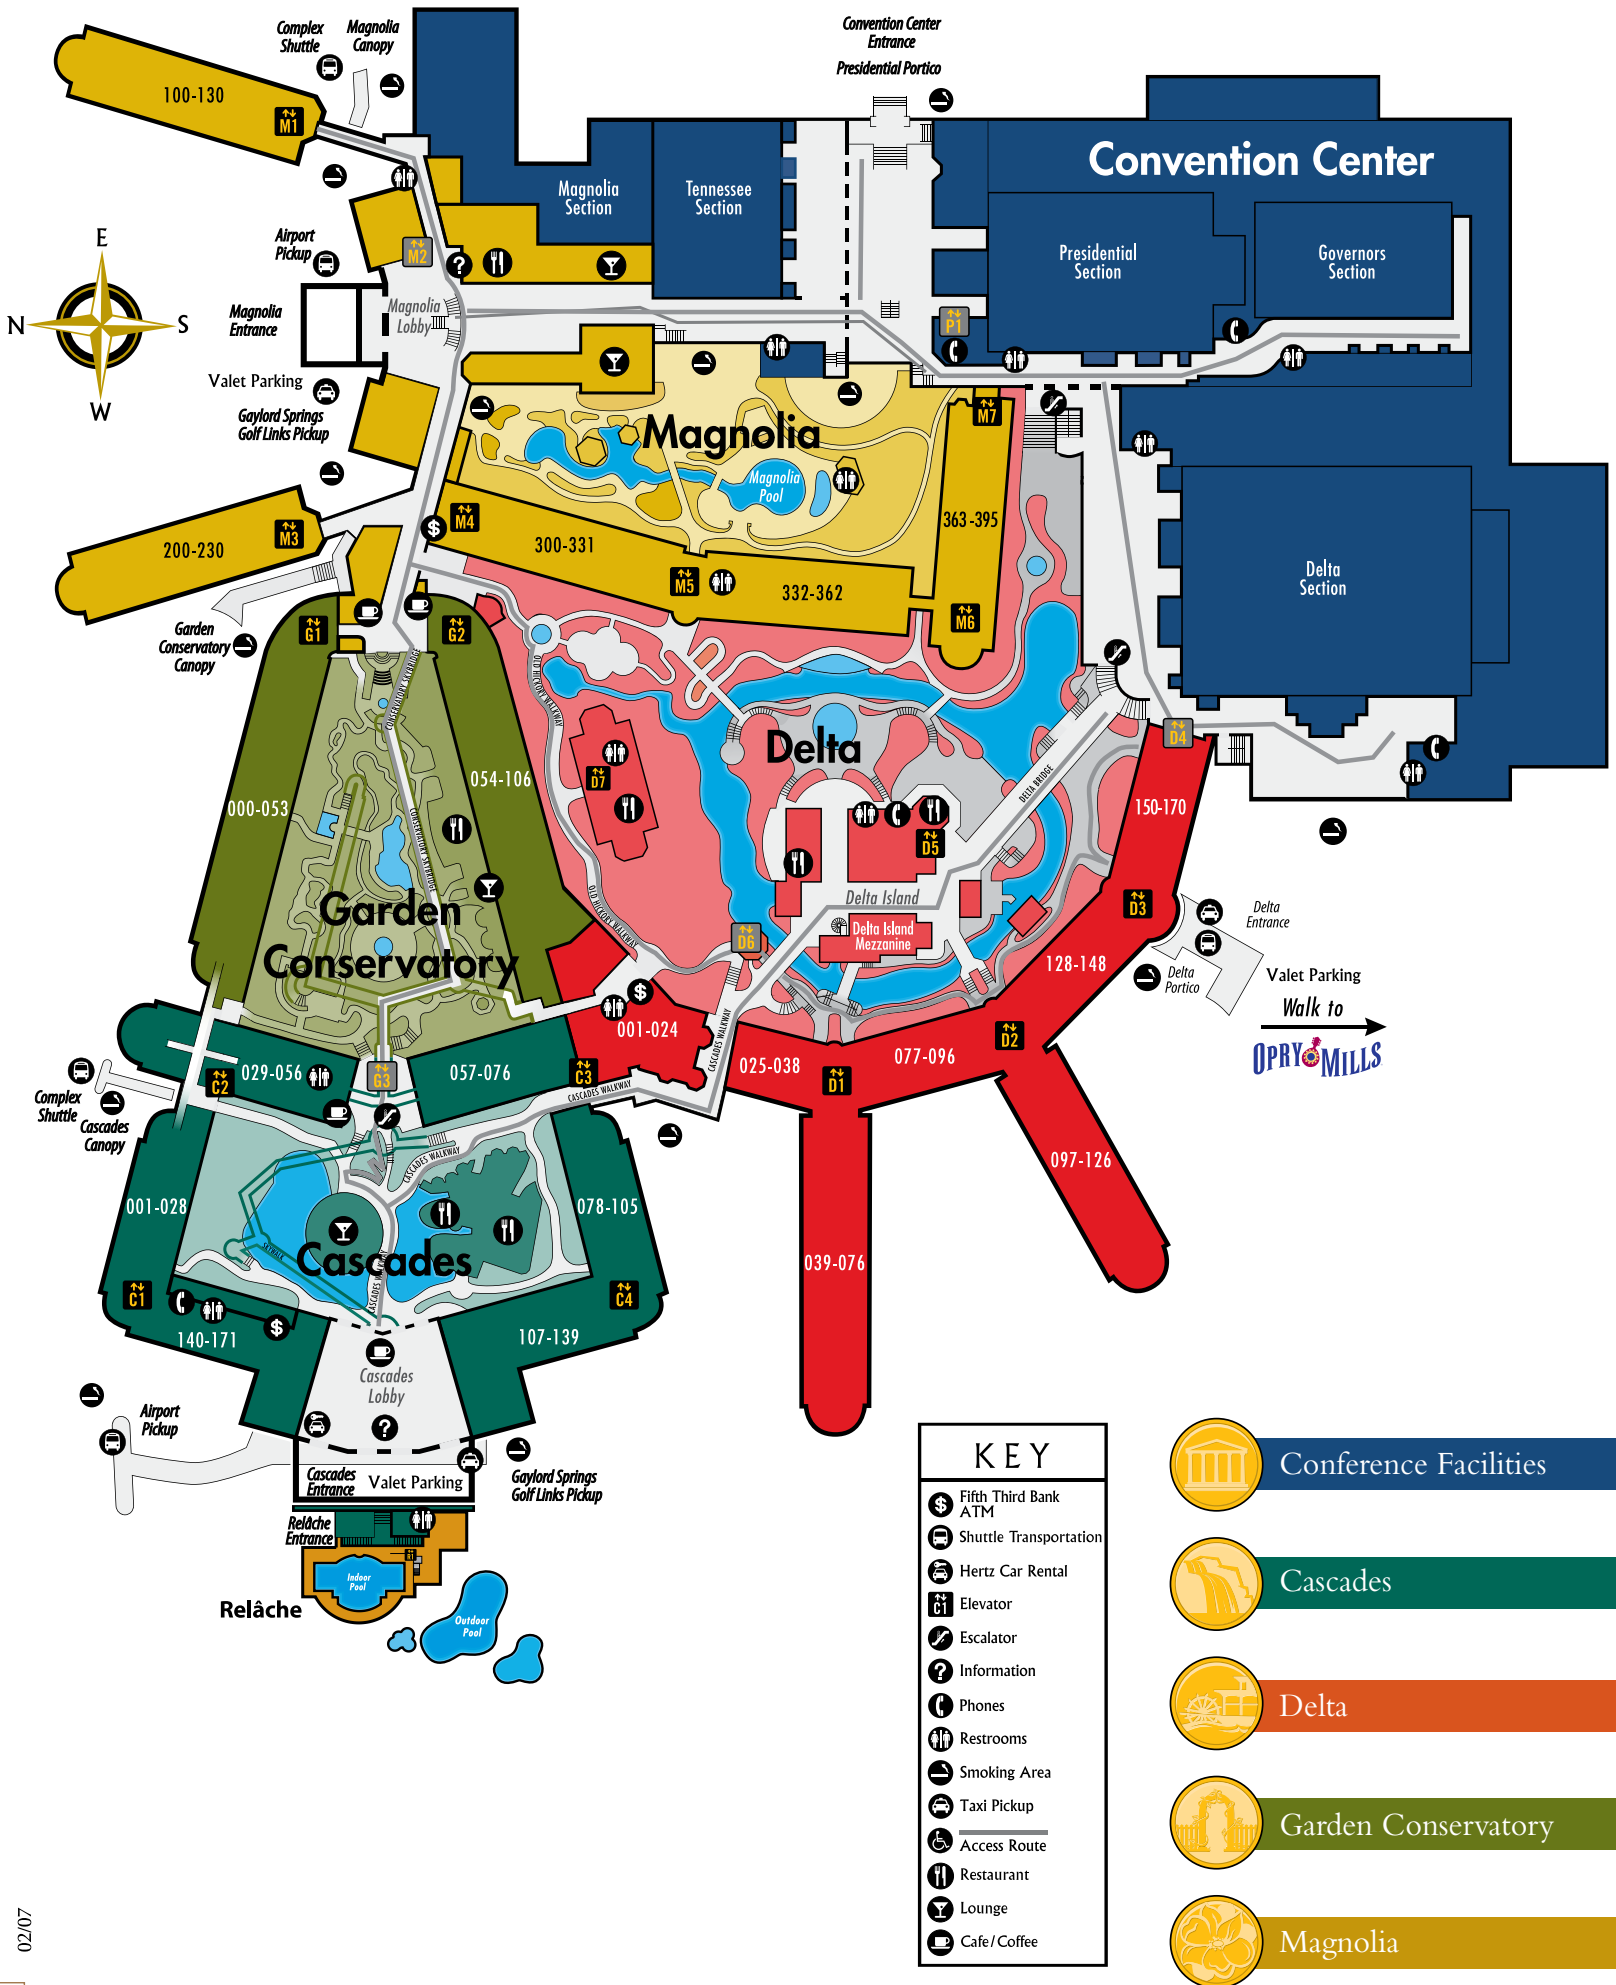

OVERVIEW MAP

Conference Rooms & Delta Island

Level M Mezzanine

Ballrooms

Level 2

Conference Rooms & Exhibition Facilities

Level 0